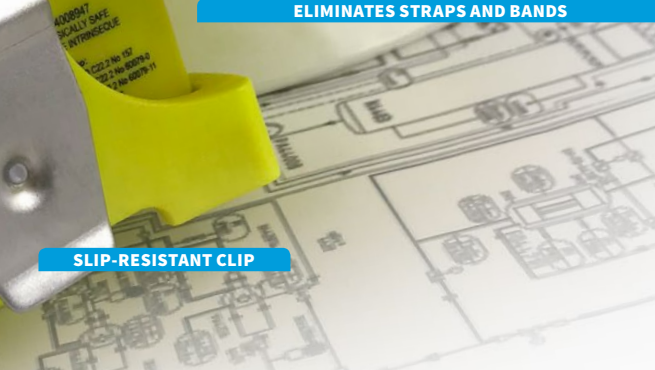

160L
Dual-Light™
XPP-5454G
XPP-5454GC
(Clip and mount)

175L
Dual-Light™
XPP-5456G
(Red floodlight)

190L
XPP-5458G
(Green floodlight)

200L
Dual-Light™, Low-Profile
XPP-5460GX
XPP-5460GCX
(Clip and mount)

310L
DICATA™ Dual-Light™, Low-Profile
XPP-5462GX
AVAILABLE IN

180L
Dual-Light™
XPR-5560G
10 Bank Charger
5560-CHGR10
(Charger only)

NO-DRILL ADHESIVE MOUNT

ELIMINATES STRAPS AND BANDS

SLIP-RESISTANT CLIP

AREA LIGHTS

ANGLE

ALKALINE

205L
INTRANT® Dual-Light™
XPP-5566GX
AVAILABLE IN