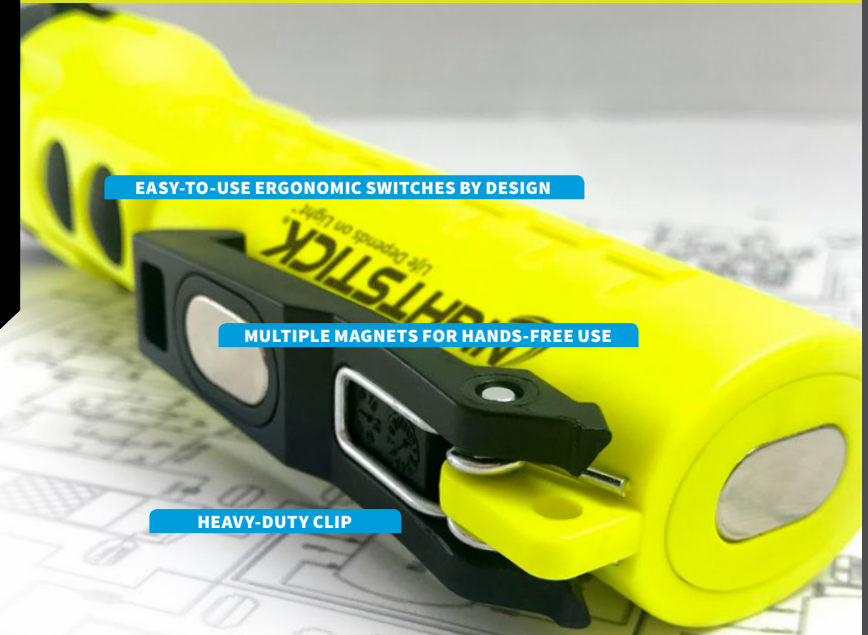

180L
Dual-Light™
XPR-5560G
10 Bank Charger
5560-CHGR10
(Charger only)

NO-DRILL ADHESIVE MOUNT

ELIMINATES STRAPS AND BANDS

SLIP-RESISTANT CLIP

AREA LIGHTS

ANGLE

ALKALINE

205L
INTRANT® Dual-Light™
XPP-5566GX
AVAILABLE IN

HEAD ROTATES 30°

RECHARGEABLE

205L
INTRANT® Dual-Light™
XPR-5568GX
AVAILABLE IN

QUALITY
CERTIFIED LIGHTING

UL LISTED IECEx MSHA NFPA CE

LANTERN

300L
VIRIBUS™ Dual-Light™
XPR-5580GX
AVAILABLE IN

RECHARGEABLE

600L
INTEGRITAS™
XPR-5584GMX
(Integrated magnets)

MAGNET BUMPER

650L
Dual-Light™
XPR-5586GX

SCENE

RECHARGEABLE

1000L
XPR-5592GX
(Light and case)
XPR-5592GCX
(Light, case and tripod)

HANDHELDS

EASY-TO-USE ERGONOMIC SWITCHES BY DESIGN

MULTIPLE MAGNETS FOR HANDS-FREE USE

HEAVY-DUTY CLIP

30L
Penlight
XPP-5410G

50L
Penlight
XPP-5412G

120L
Dual-Light™
XPP-5414GX
XPP-5414GX-K01
(Mount kit)

200L
XPP-5418GX
XPP-5418GX-K01
(Mount kit)
AVAILABLE IN